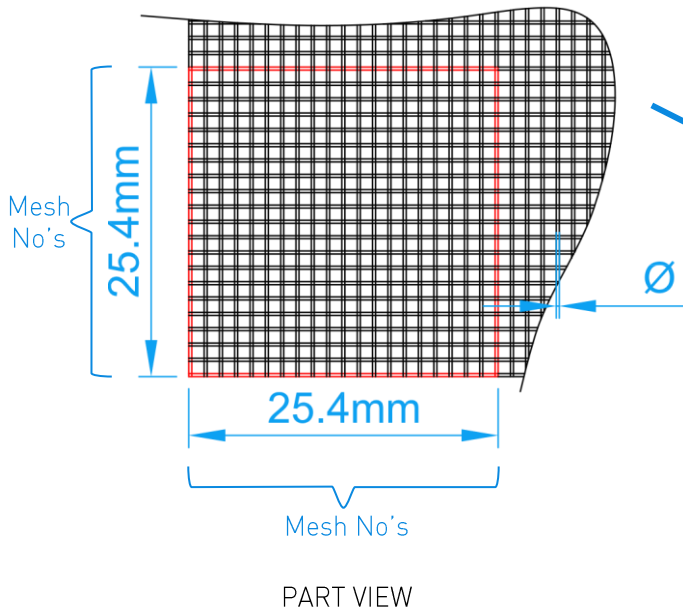

AISI304 S/STEEL WOVEN WIRE MESH

COMPONENT PARTS

MATERIAL	Stainless Steel 304
----------	---------------------

DIMENSIONS

SKU	Wide (m)	Length (m)	Mesh No's	SWG	Wire Dia Ø (mm)	Aperture (mm)	WEIGHT (kg)	PCS/CTN
SSWM30MESH	1	30	30	35	0.21	0.65	19	1